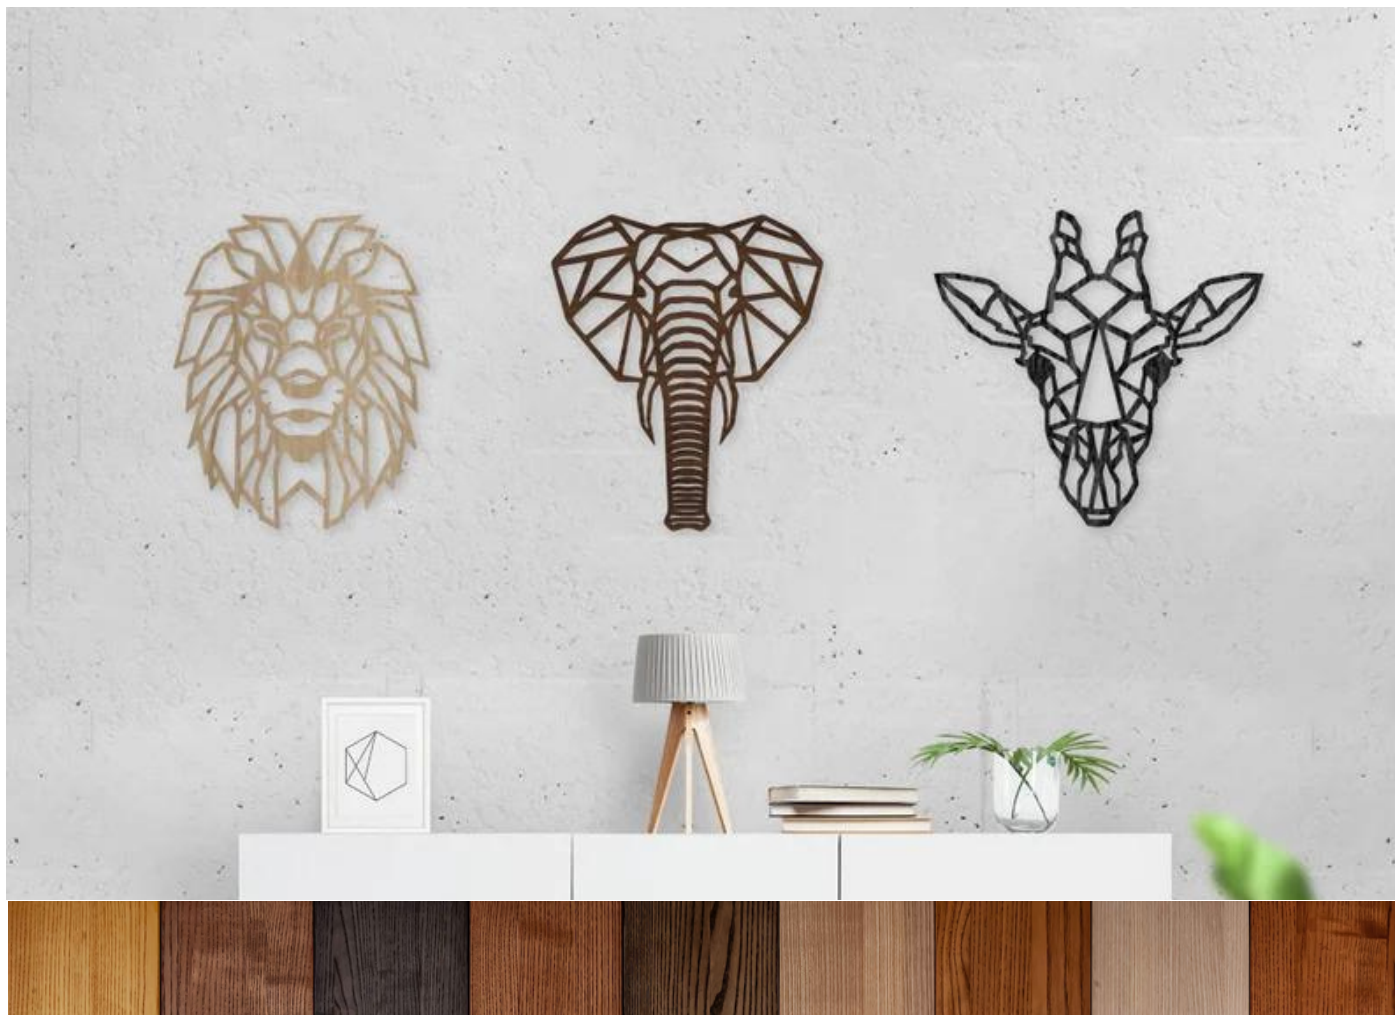

WALL ART & SHELVES

Wall Art and shelves are made up of Wood/ MDF with 1000+ creative designs.

PAGE 7-8

TOYS & TABLE ARTS

Our toys are made up of 100% natural wood and painted with non toxic paints.

PAGE 9-10

WOOD SCULPTURES

Our sculptures are handcrafted by our native wood carvers with traditional and indigenous touch.

WALL ART

Wall without Arikamedu is incomplete!

SMALL

Size:
30 x 45 CM

Material:
Wood, MDF

Available Colors: