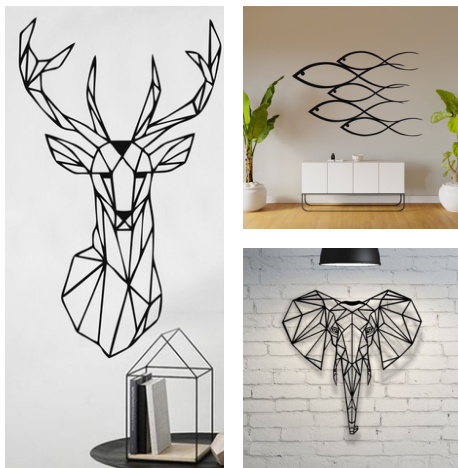

EXTRA LARGE

Size:
75 x 90 CM

Material:
Wood, MDF

Available Colors:

WALL ART

Product #WWP1

WOODEN WALL PANEL

Theme: Animal
 Material : Wood, MDF
 Dimension : S, M, L, XL

Available Colors 

Product #WWP2

WOODEN WALL PANEL

Theme: Panel
 Material : Wood, MDF
 Dimension : 75CM X 120CM, 100CM X 160CM

Available Colors

Product #WWP3

WOODEN CLOCK

Theme: Clock
 Material : Wood, MDF
 Dimension : 20 CM, 30 CM