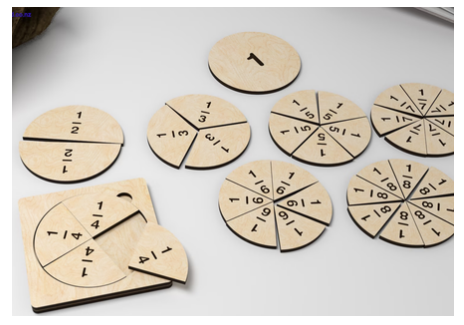

Theme: Floating

Material : Wood, MDF

Dimension : 30CM - 90CM

Available Colors

WOODENTOYS

Toys of zero toxic from Arikamedu!

PUSH PULL TOYS

STACKING TOYS